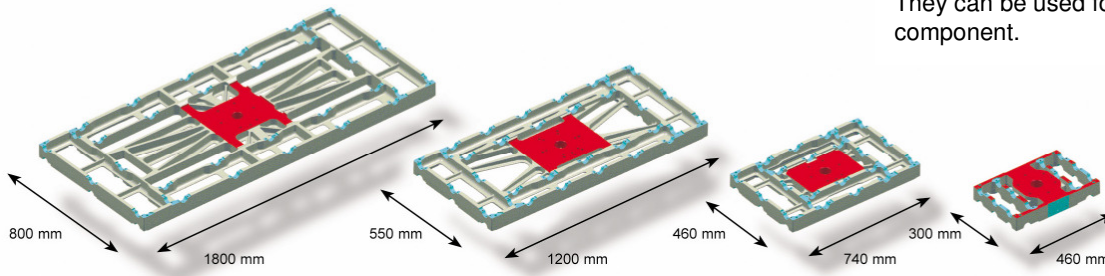

KUKA

KUKA Standard Products

KS GRIPPER

timber industry
glass industry
white goods
supplier industry
automotive industry
metall processing

KS GRIPPER

OUR MODULAR SYSTEM::

Main bodies (cast aluminum) with integrated tube supports in four sizes. They can be used for almost any component.

Cross-clamp elements / flange clamp elements

Adapters for clamp connections and part sensors

Centering arbor mounts / L-blocks / contour block blanks / tubes

THE ADVANTAGES AT A GLANCE:

ENGINEERING

- Clear geometric definition even in the design phase
- Easier design through the use of 3D solids
- 100% modularity
- High stiffness and accuracy for reliable processes

MANUFACTURE / ASSEMBLY

- Low manufacturing costs
- Easy to assemble and dismantle thanks to half-shell clamping
- Reproducible assembly due to positive fit and parallel pins between clamping elements and tubes
- Standardized hoses and cabling
- Easy-to-repair design thanks to exchangeability of individual elements