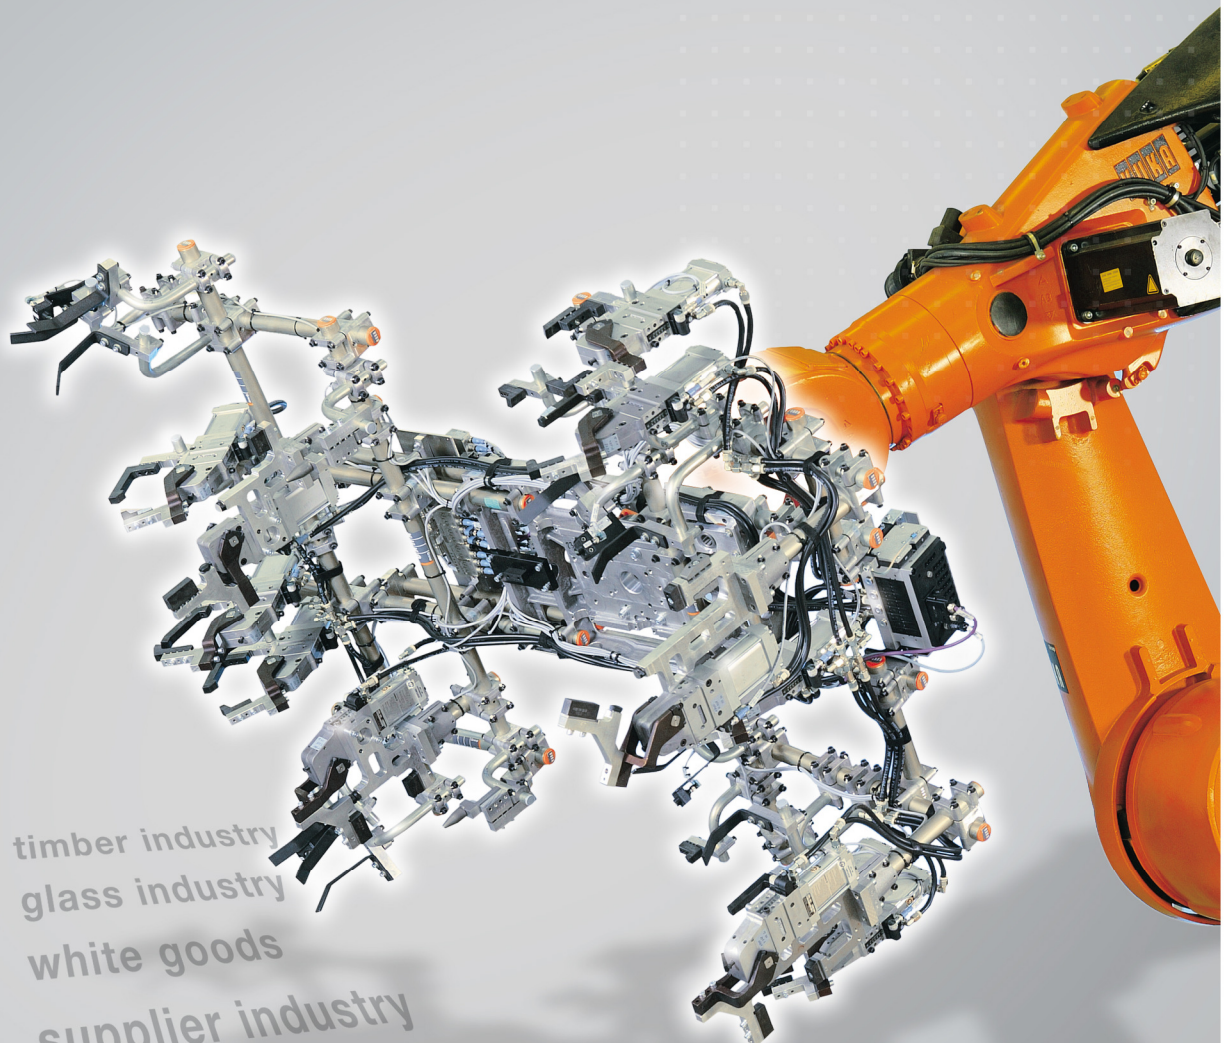

KUKA

KUKA Standard Products

KS GRIPPER

timber industry
glass industry
white goods
supplier industry
automotive industry
metall processing

KS GRIPPER

OUR MODULAR SYSTEM::

Main bodies (cast aluminum) with integrated tube supports in four sizes. They can be used for almost any component.

Cross-clamp elements / flange clamp elements

Adapters for clamp connections and part sensors

Centering arbor mounts / L-blocks / contour block blanks / tubes

THE ADVANTAGES AT A GLANCE:

ENGINEERING

- Clear geometric definition even in the design phase
- Easier design through the use of 3D solids
- 100% modularity
- High stiffness and accuracy for reliable processes

MANUFACTURE / ASSEMBLY

- Low manufacturing costs
- Easy to assemble and dismantle thanks to half-shell clamping
- Reproducible assembly due to positive fit and parallel pins between clamping elements and tubes
- Standardized hoses and cabling
- Easy-to-repair design thanks to exchangeability of individual elements

APPLICATION

- Comprehensive concept embracing robot and gripper
- Excellent cost-effectiveness and flexibility thanks to systematic standardization and expanded use of tool changers
- Reduced weight through the use of aluminum elements
- Workpieces can be processed in the gripper at stationary tools
- Easily accessible hoses and cabling
- Multiple repair concepts mean that investment costs for replacement grippers can be avoided