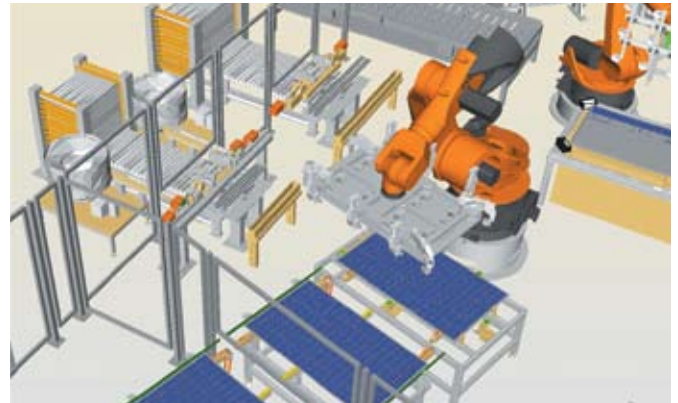

KUKA

KUKA Energy Solutions

KUKA ROBO FRAME

■ **KUKA ROBO FRAME**
AUTOMATIC FRAMING
OF SOLAR MODULES

Assembly of all frame parts is accomplished by a combination of robot movements and clamping devices within the gripper.

The Robot takes a module out of the centering station, moves it to the moistening station first and then inserts the laminate into the U-channel of the frame member that is presented on the assembly table. The frame members are manually loaded into a buffer magazine and then indexed into the station by means of a conveyor. A corner key insertion station presses the corner keys into the short frame members. The corner keys are filled as bulk load into a separating bowl and automatically indexed to the insertion station.

LAYOUT EXAMPLE

COMPONENTS	BASIC SCOPE	OPTIONS
■ Robot (High Payload)	■	
■ Heavy Duty End Effector w/ Suction Cups and Clamps	■	
■ Corner Key Insertion Station	■	
■ Moistening Station	■	
■ Assembly Table	■	
■ Input and Exit Table or Conveyor	■	
■ Safety Fence	■	
■ Cell Control by Robot Controller KRC	■	
■ PLC Siemens S7		■
■ Automatic Buffer Magazine for 80 - 100 Frame Members		■
■ Multiple Module Sizes		■
■ Separator Bowl for Corner Keys		■

TECHNICAL DATA	
Module size:	Variable
Cycle time:	60 sec
Robot payload	350 kg
Foot print:	6 m x 6 m
Price:	On Request

Specifications regarding the characteristics and usability of the products do not constitute a warranty of properties. They are intended to serve informative purposes only. Some items of equipment depicted in the illustrations are optional, and are not included in the standard scope of supply. Solely the respective contract of sale shall be binding in respect of the extent of our supplies.