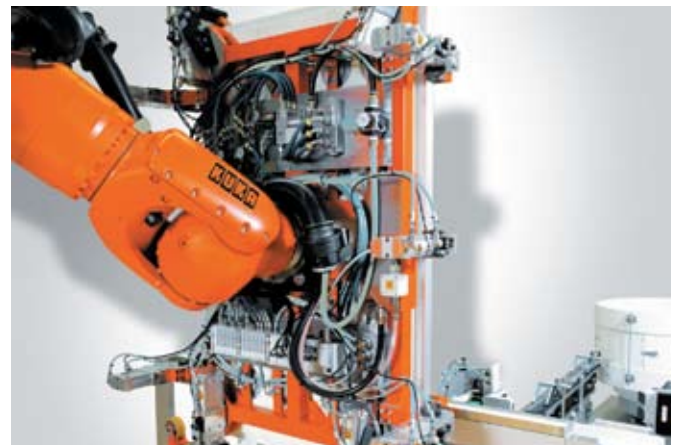

KUKA

KUKA Energy Solutions

KUKA ROBO FRAME

■ **KUKA ROBO FRAME**
AUTOMATIC FRAMING
OF SOLAR MODULES

Assembly of all frame parts is accomplished by a combination of robot movements and clamping devices within the gripper.

The Robot takes a module out of the centering station, moves it to the moistening station first and then inserts the laminate into the U-channel of the frame member that is presented on the assembly table. The frame members are manually loaded into a buffer magazine and then indexed into the station by means of a conveyor. A corner key insertion station presses the corner keys into the short frame members. The corner keys are filled as bulk load into a separating bowl and automatically indexed to the insertion station.

LAYOUT EXAMPLE

COMPONENTS	BASIC SCOPE	OPTIONS
■ Robot (High Payload)	■	
■ Heavy Duty End Effector w/ Suction Cups and Clamps	■	
■ Corner Key Insertion Station	■	
■ Moistening Station	■	
■ Assembly Table	■	
■ Input and Exit Table or Conveyor	■	
■ Safety Fence	■	
■ Cell Control by Robot Controller KRC	■	
■ PLC Siemens S7		■
■ Automatic Buffer Magazine for 80 - 100 Frame Members		■
■ Multiple Module Sizes		■
■ Separator Bowl for Corner Keys		■

TECHNICAL DATA	
Module size:	Variable
Cycle time:	60 sec
Robot payload	350 kg
Foot print:	6 m x 6 m
Price:	On Request

Specifications regarding the characteristics and usability of the products do not constitute a warranty of properties. They are intended to serve informative purposes only. Some items of equipment depicted in the illustrations are optional, and are not included in the standard scope of supply. Solely the respective contract of sale shall be binding in respect of the extent of our supplies.