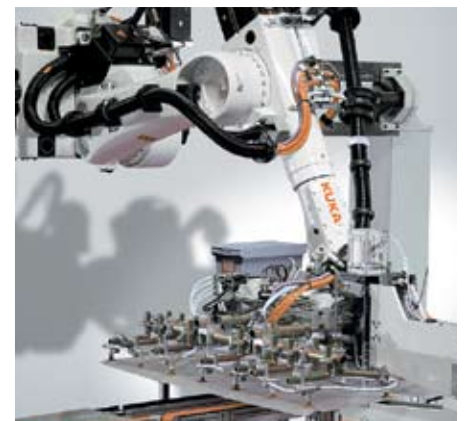

## KUKA ROBO SHEET

■ **KUKA ROBO SHEET**  
**AUTOMATIC FOIL LAYUP**

This cell provides the best solution for your requirements concerning cycle time and speed.

A design incorporating redundant sheet feeders ensures continuous operation, while the robot guarantees a high degree of precision and speed. Changing the orientation of the foil with the robot end effector allows flexible use of different roll sizes without cutting waste.

Different slot sizes and styles feasible.

Punching of holes and foil placement with a robot enables automatic threading as option.

LAYOUT EXAMPLE

COMPONENTS	BASIC SCOPE	OPTIONS
■ Robot JET-Series	■	
■ Linear Axis for Robot (Gantry)	■	
■ End effector	■	
■ Belt Conveyor w/ Centering Station	■	
■ Laser Edge Detection for Sheets	■	
■ Safety fence	■	
■ Cell Control by Robot Controller KRC	■	
■ PLC Siemens S7 or others		■
■ Slot Stamping (1 size/style) or (2)	■	■
■ Material Tracking		■
■ Foil Sheeter "Standard" (1) or (2)	■	■
■ Foil Sheeter "Quick Load"		■
■ Foil Sheeter "Redundant"		■
■ Inline Foil Sheeter		■