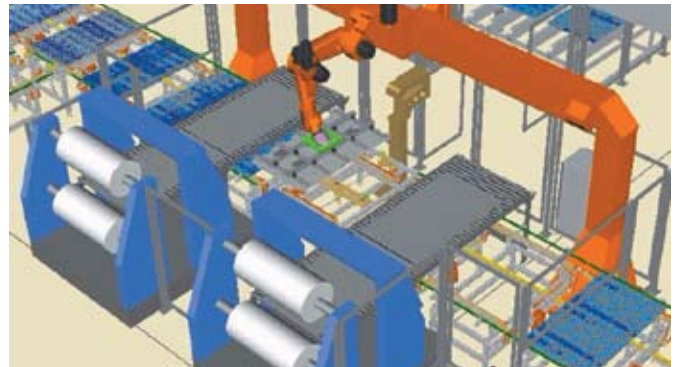

## KUKA ROBO SHEET

■ **KUKA ROBO SHEET**  
**AUTOMATIC FOIL LAYUP**

This cell provides the best solution for your requirements concerning cycle time and speed.

A design incorporating redundant sheet feeders ensures continuous operation, while the robot guarantees a high degree of precision and speed. Changing the orientation of the foil with the robot end effector allows flexible use of different roll sizes without cutting waste.

Different slot sizes and styles feasible.

Punching of holes and foil placement with a robot enables automatic threading as option.

LAYOUT EXAMPLE

COMPONENTS	BASIC SCOPE	OPTIONS
■ Robot JET-Series	■	
■ Linear Axis for Robot (Gantry)	■	
■ End effector	■	
■ Belt Conveyor w/ Centering Station	■	
■ Laser Edge Detection for Sheets	■	
■ Safety fence	■	
■ Cell Control by Robot Controller KRC	■	
■ PLC Siemens S7 or others		■
■ Slot Stamping (1 size/style) or (2)	■	■
■ Material Tracking		■
■ Foil Sheeter "Standard" (1) or (2)	■	■
■ Foil Sheeter "Quick Load"		■
■ Foil Sheeter "Redundant"		■
■ Inline Foil Sheeter		■