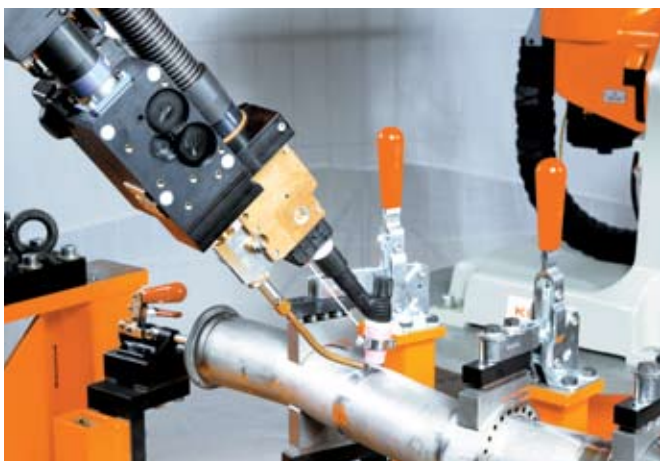

Specifications regarding the characteristics and usability of the products do not constitute a warranty of properties. They are intended to serve informative purposes only. Some items of equipment depicted in the illustrations are optional, and are not included in the standard scope of supply. Solely the respective contract of sale shall be binding in respect of the extent of our supplies.

For more details contact us at aerospace@kuka.de or call + 49 821 797-2543.

KUKA Systems GmbH
Bluecherstrasse 144 | 86165 Augsburg | Germany
Tel. + 49 821 797-0 | Fax + 49 821 797-1991
info@kuka.de | www.kuka.com

International
Benelux | Brazil | China | France | Germany | India | Mexico
Norway | Russia | Slovakia | South Korea | Sweden | UK | USA

KUKA